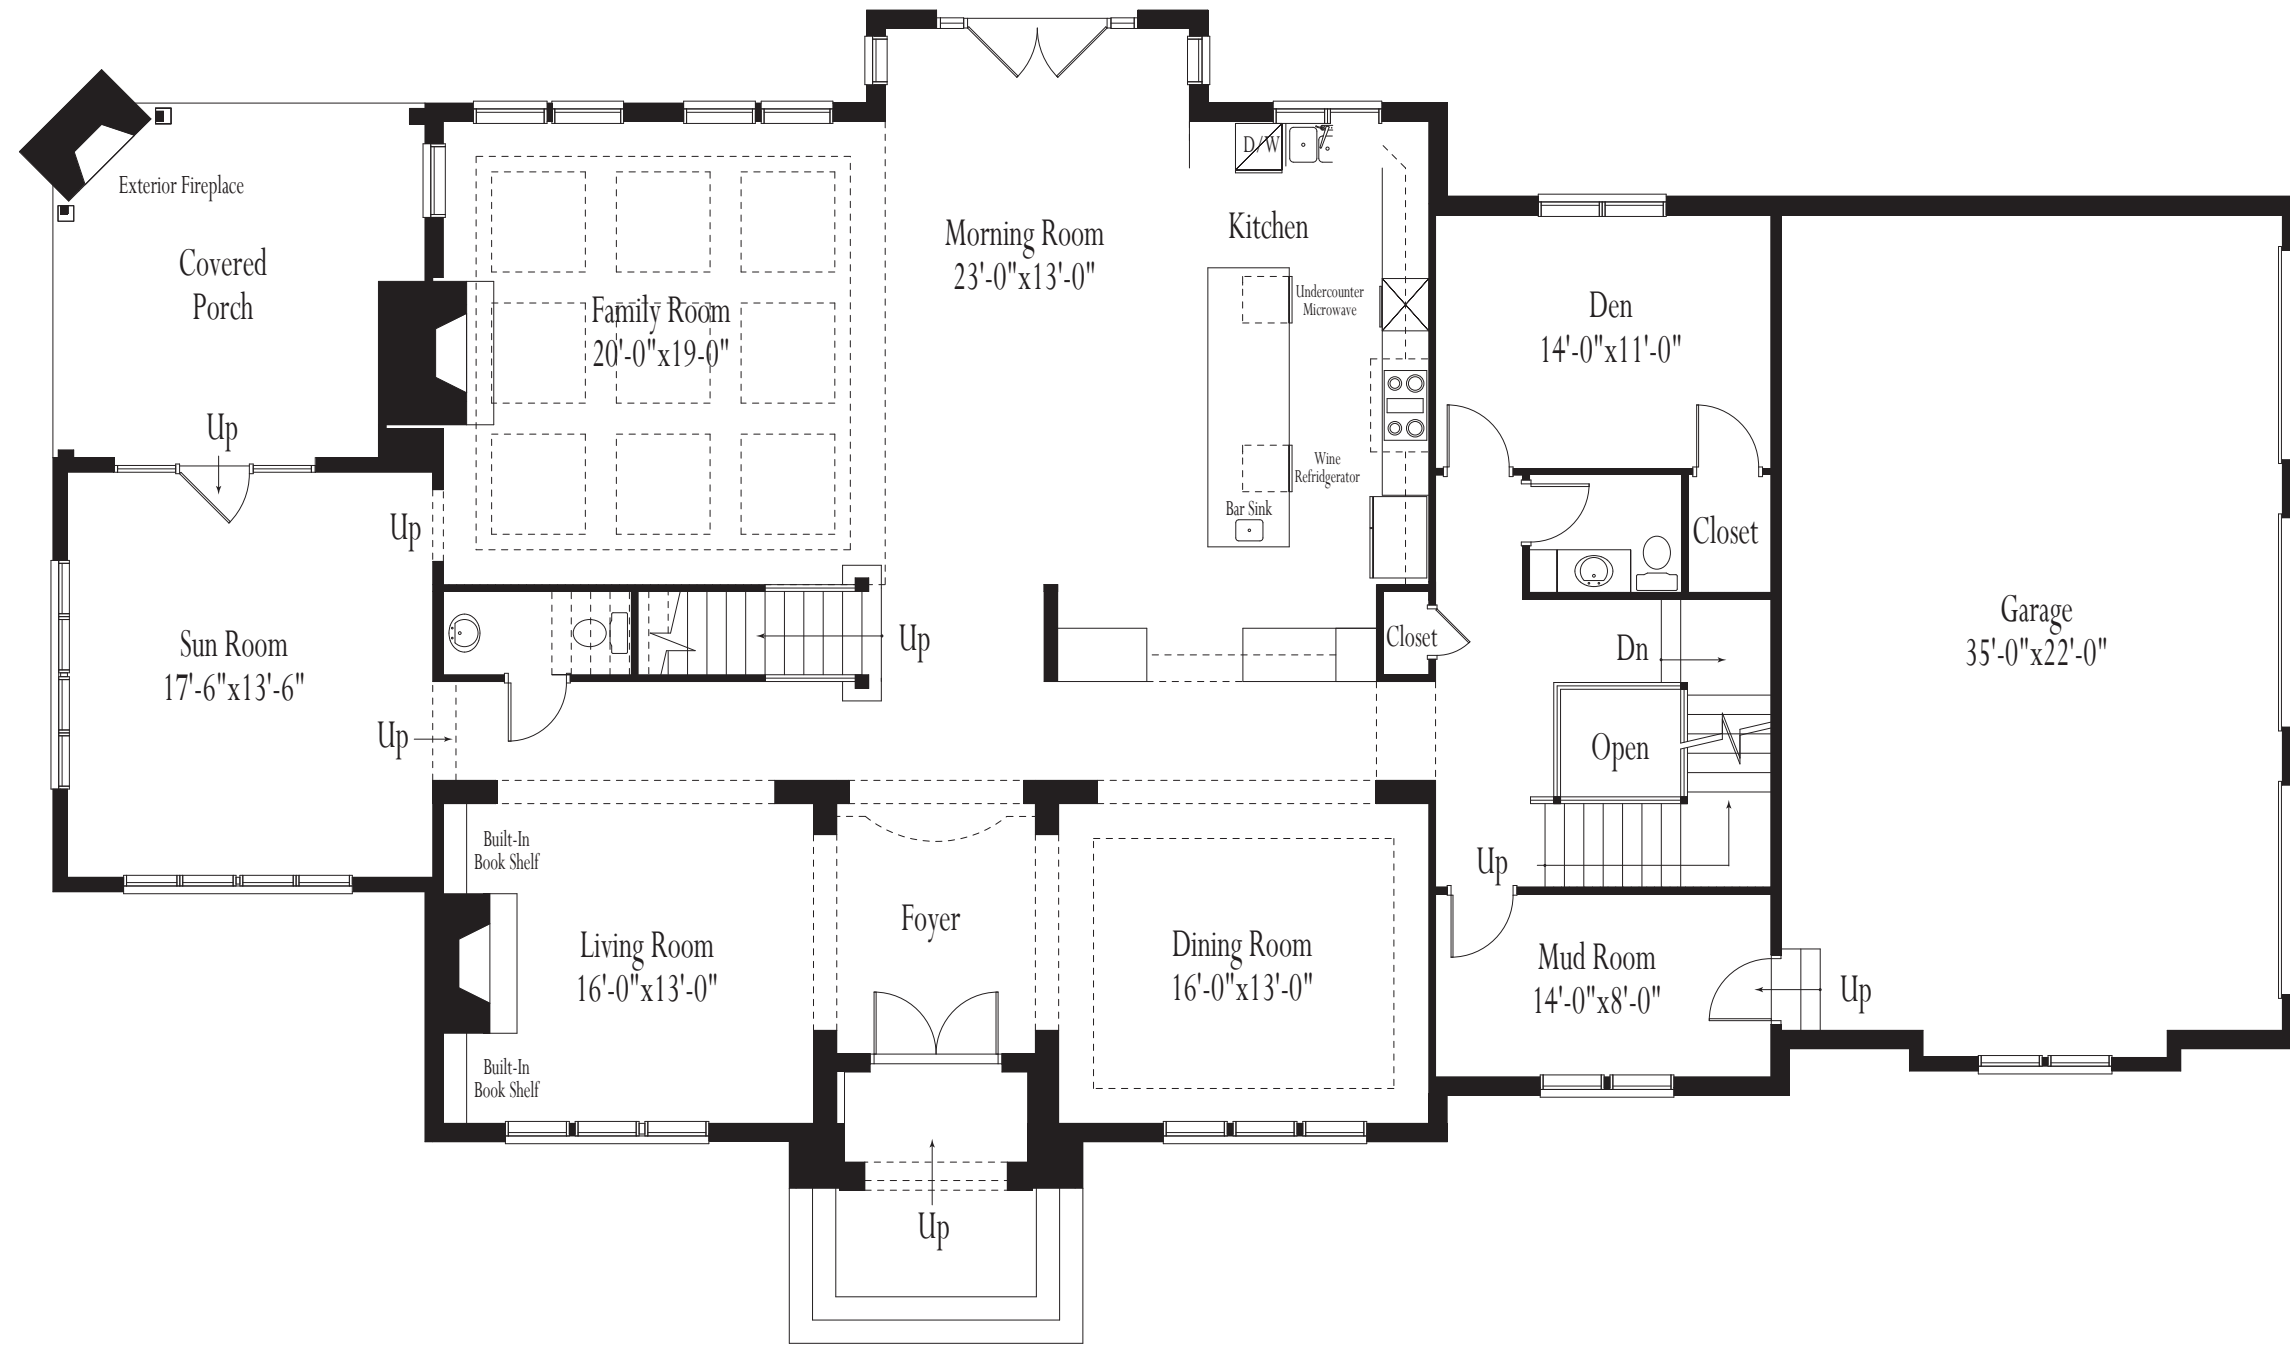

WORTHINGTON
GREEN

First Floor

443-519-5116

THE
GRANT

A2