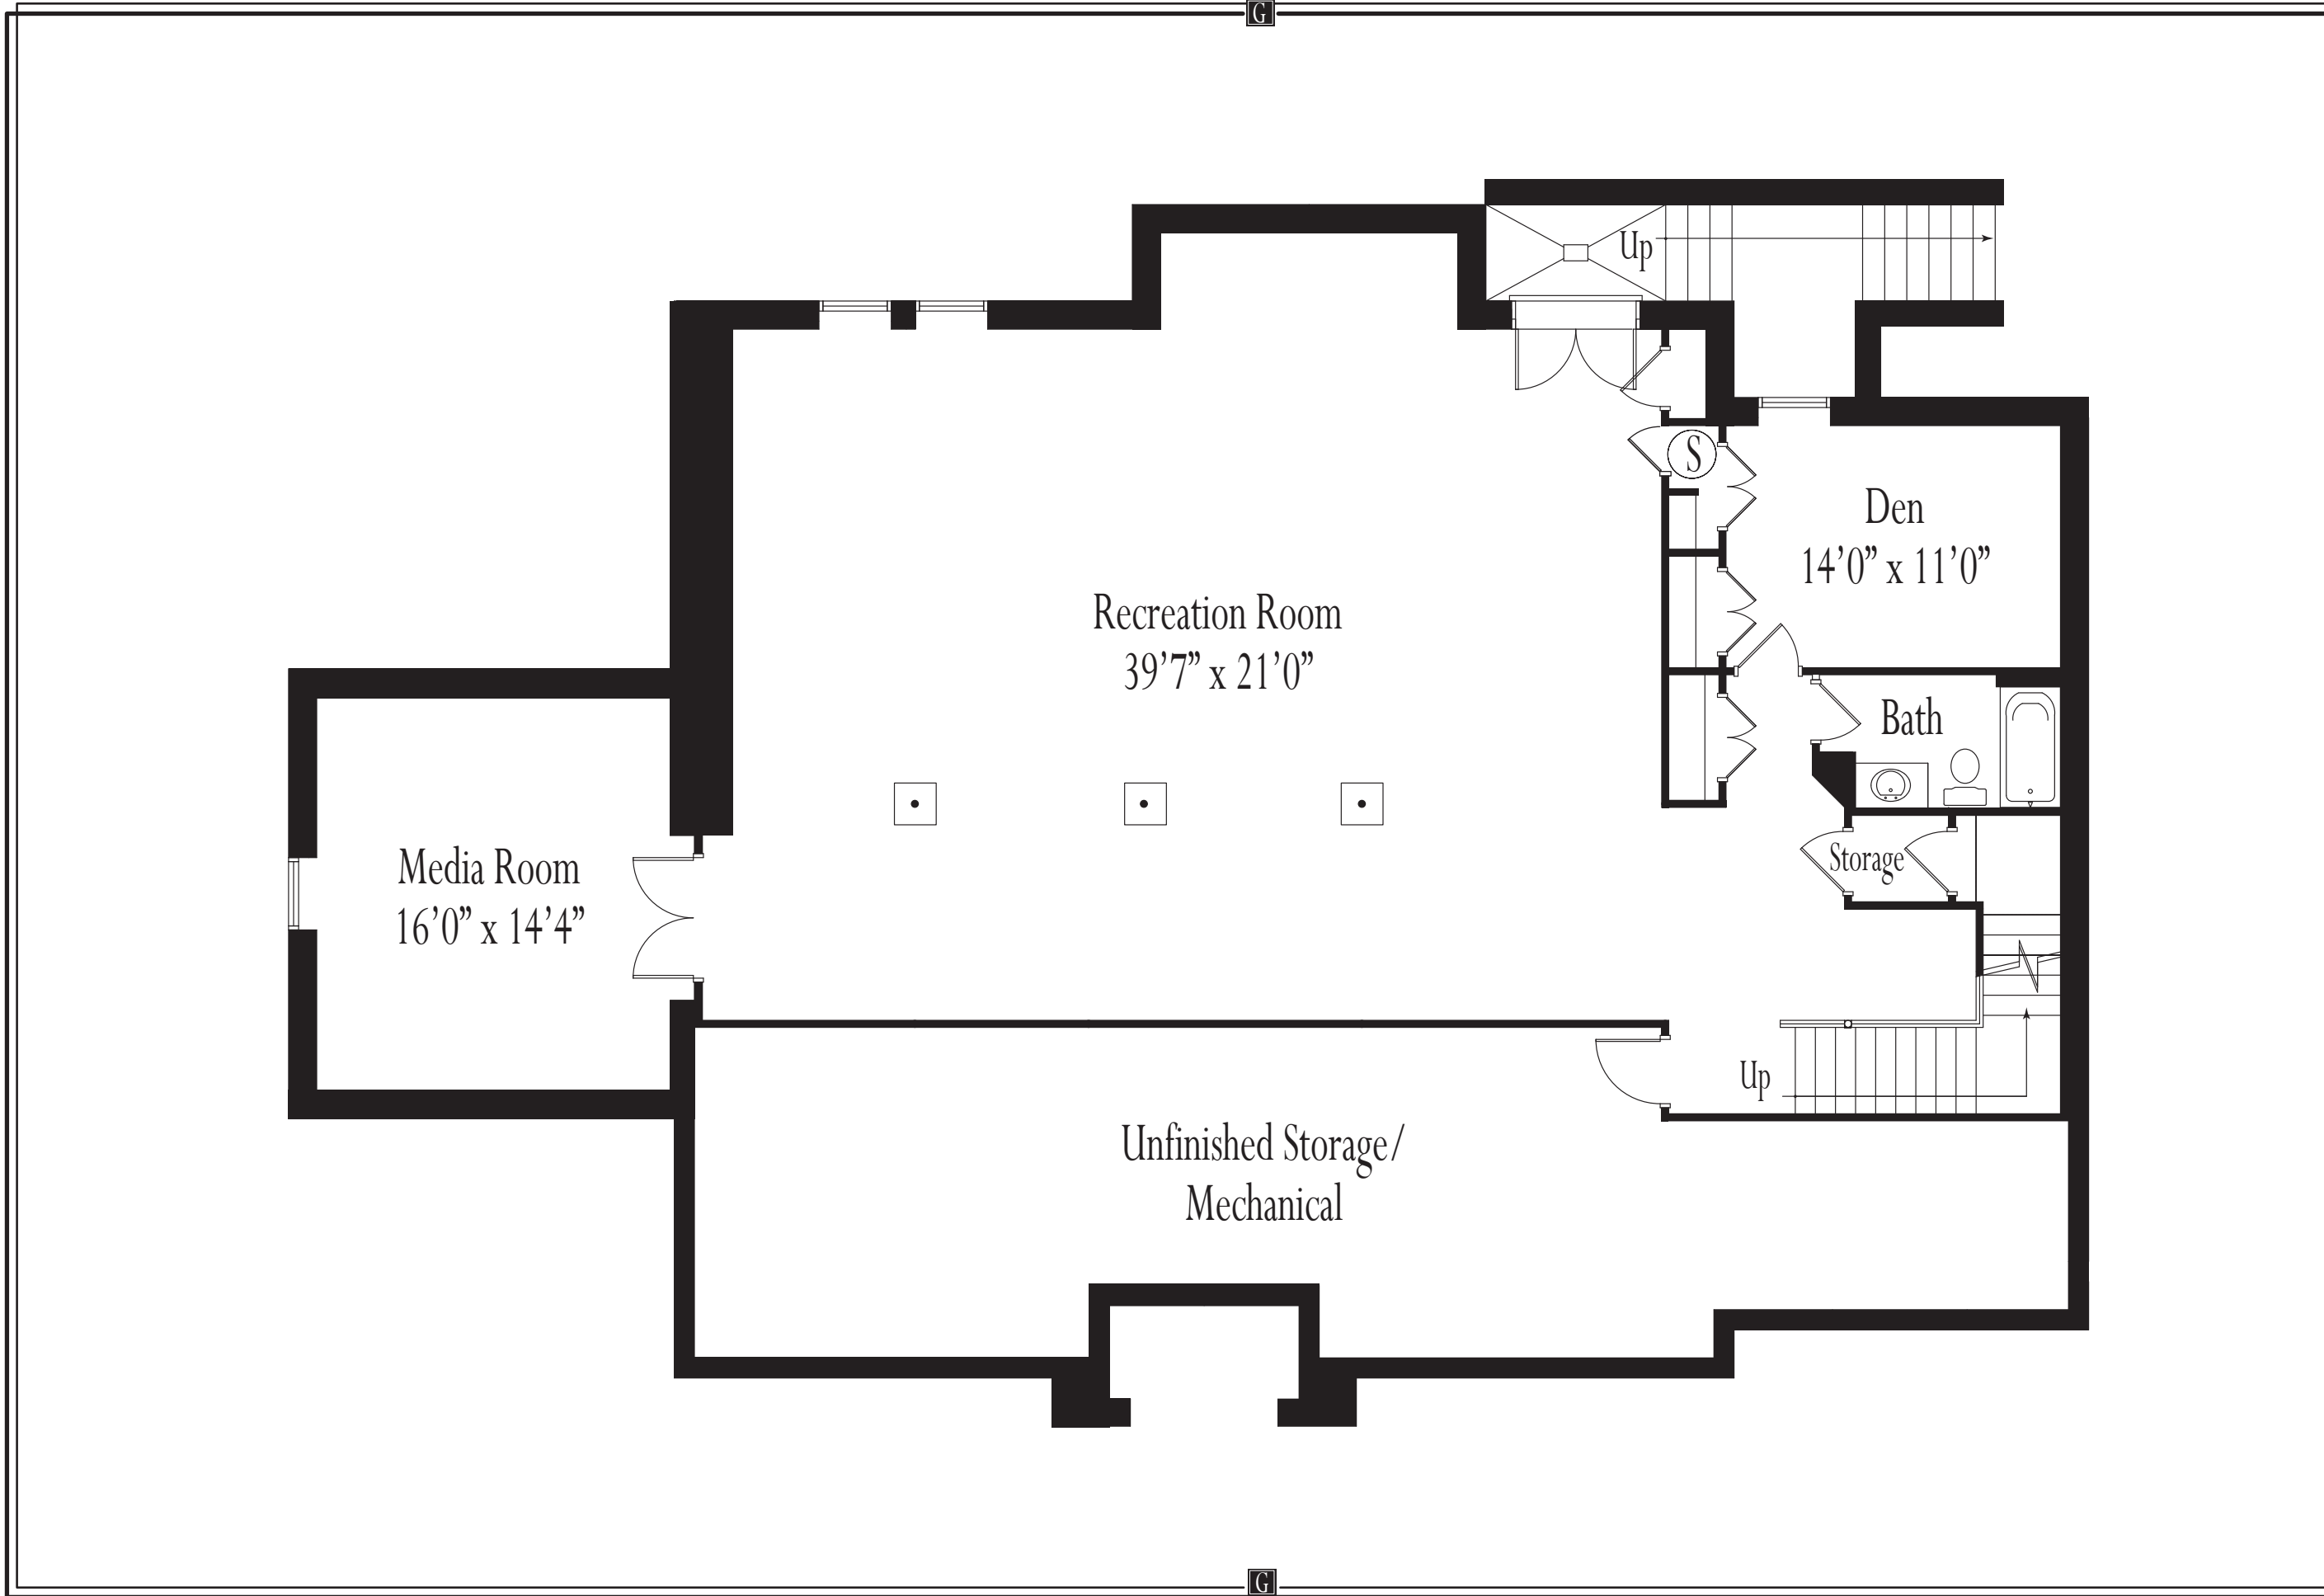

WORthington
GREEN

Ground Floor

443-519-5116

THE
GRANT

A4