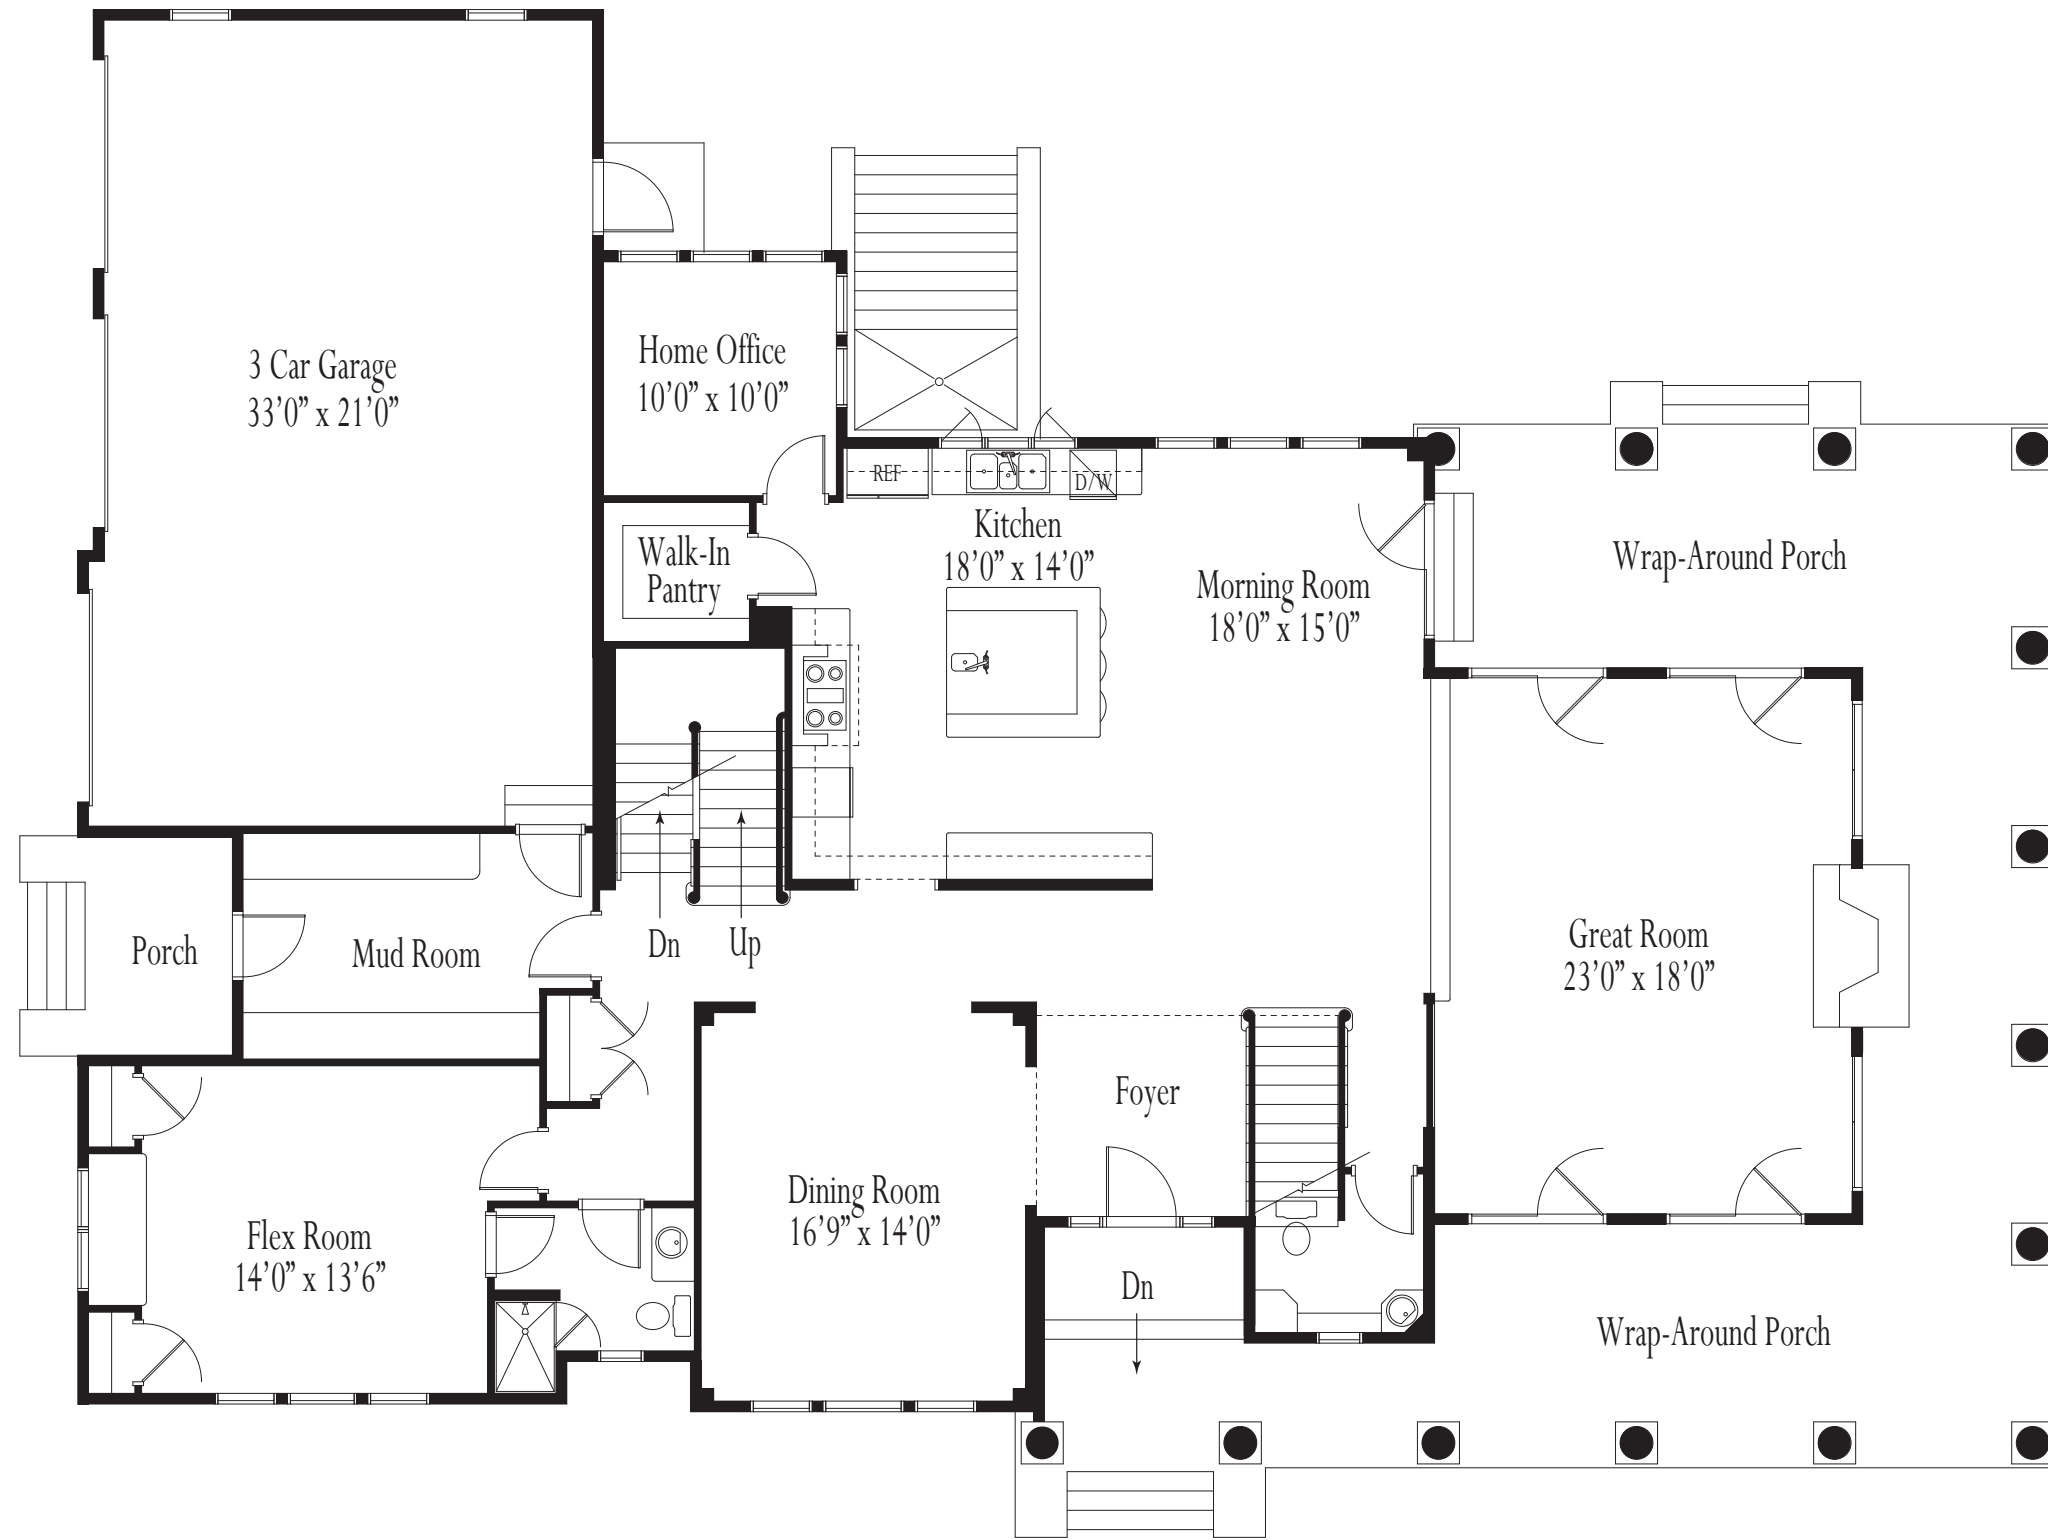

WORTHINGTON  
GREEN

Front Elevation

443-519-5116

THE  
SYDNE

A5

THE SYDNE  
—•••—

WORthington  
GREEN

First Floor

443-519-5116

THE  
SYDNE

A6

WORTHINGTON  
GREEN

Second Floor

443-519-5116

THE  
SYDNE

A7