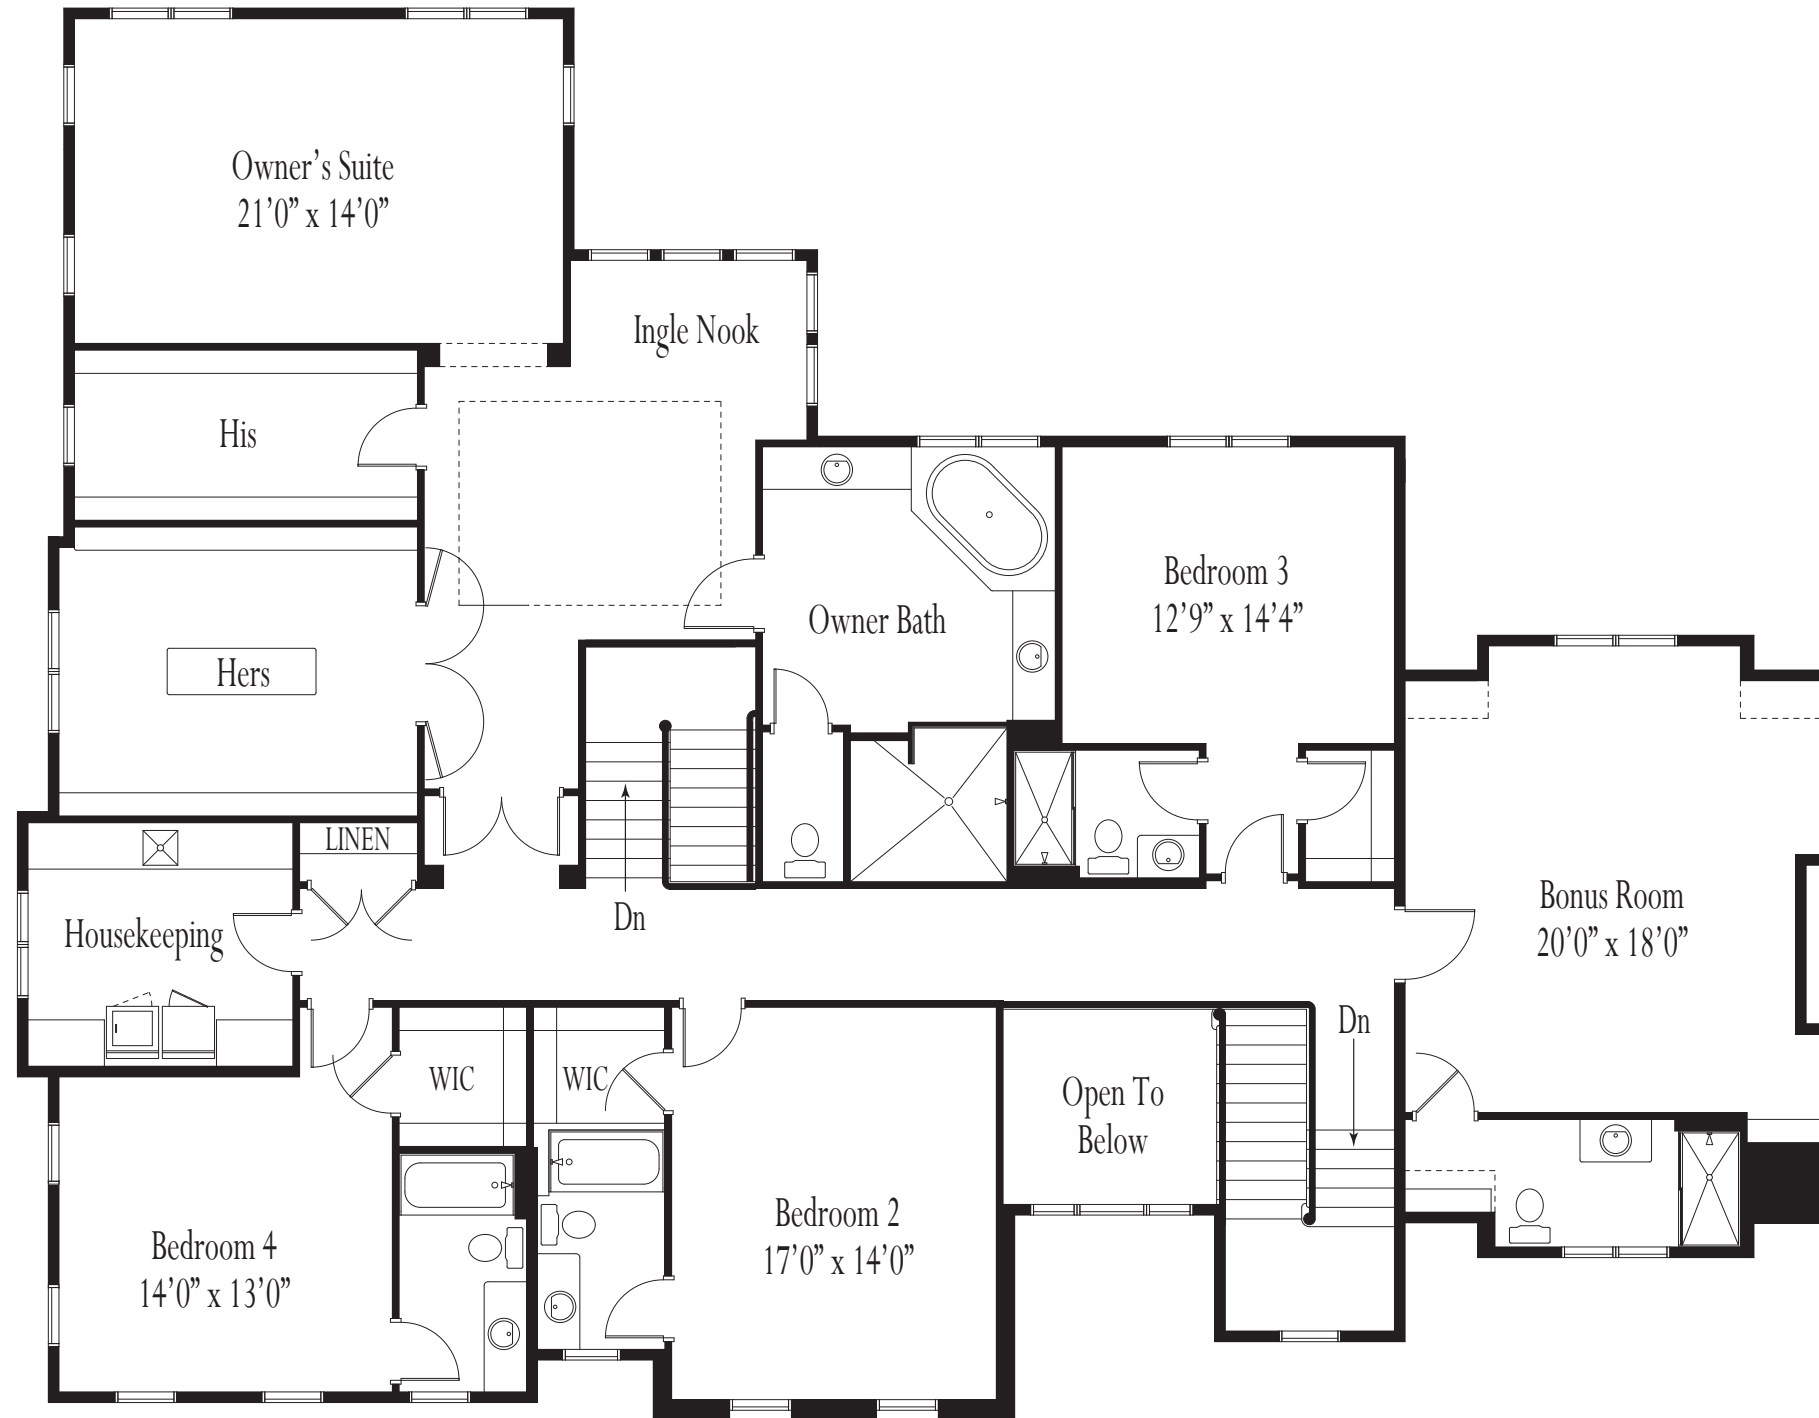

WORTHINGTON  
GREEN

Front Elevation

443-519-5116

THE  
SYDNE

A5

THE SYDNE  
—•••—

WORthington  
GREEN

First Floor

443-519-5116

THE  
SYDNE

A6

WORTHINGTON  
GREEN

Second Floor

443-519-5116

THE  
SYDNE

A7